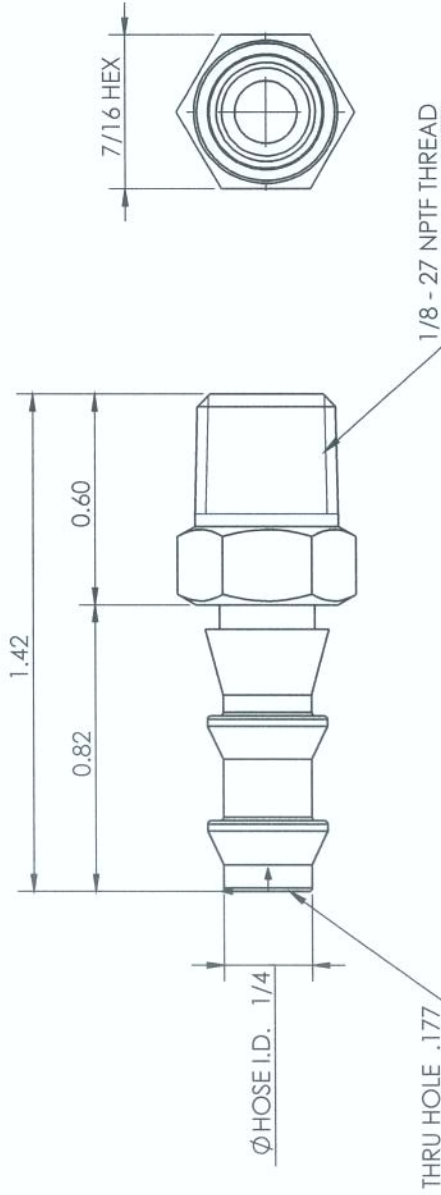

LINE DRAWING NOT FOR PRODUCTION PURPOSES

Brass - C360 Alloy / Stainless - 303 SS
2720400W - yellow cap

<small>THIS DRAWING CONTAINS INFORMATION DEEMED PROPRIETARY TO DIXON. BRASS AND IS TO BE USED ONLY FOR THE PURPOSE FOR WHICH IT IS SUBMITTED, AND FURTHER, SHALL NOT BE COPIED IN WHOLE OR IN PART WITHOUT EXPRESS WRITTEN PERMISSION FROM DIXON EXCEPT AS OTHERWISE SPECIFIED.</small>		<small>DATE</small> 8/20/15
<small>DIMENSIONS ARE IN INCHES</small>		<small>APPROVED</small> P. MONAGHAN
<small>TOLEANCES:</small> .XX (±.015) .X (±.010) .XXX (±.005)		<small>DATE</small> 8/20/15
<small>DIMENSIONS PER ANSI Y14.5</small>		<small>ECCO NO.</small>
<small>TITLE:</small> 1/4 X 1/8 NPTF MALE HOSE BARB (LOCK-ON)		<small>DWG. NO.</small> 2720402T
<small>SIZE</small> A		<small>REV</small> G