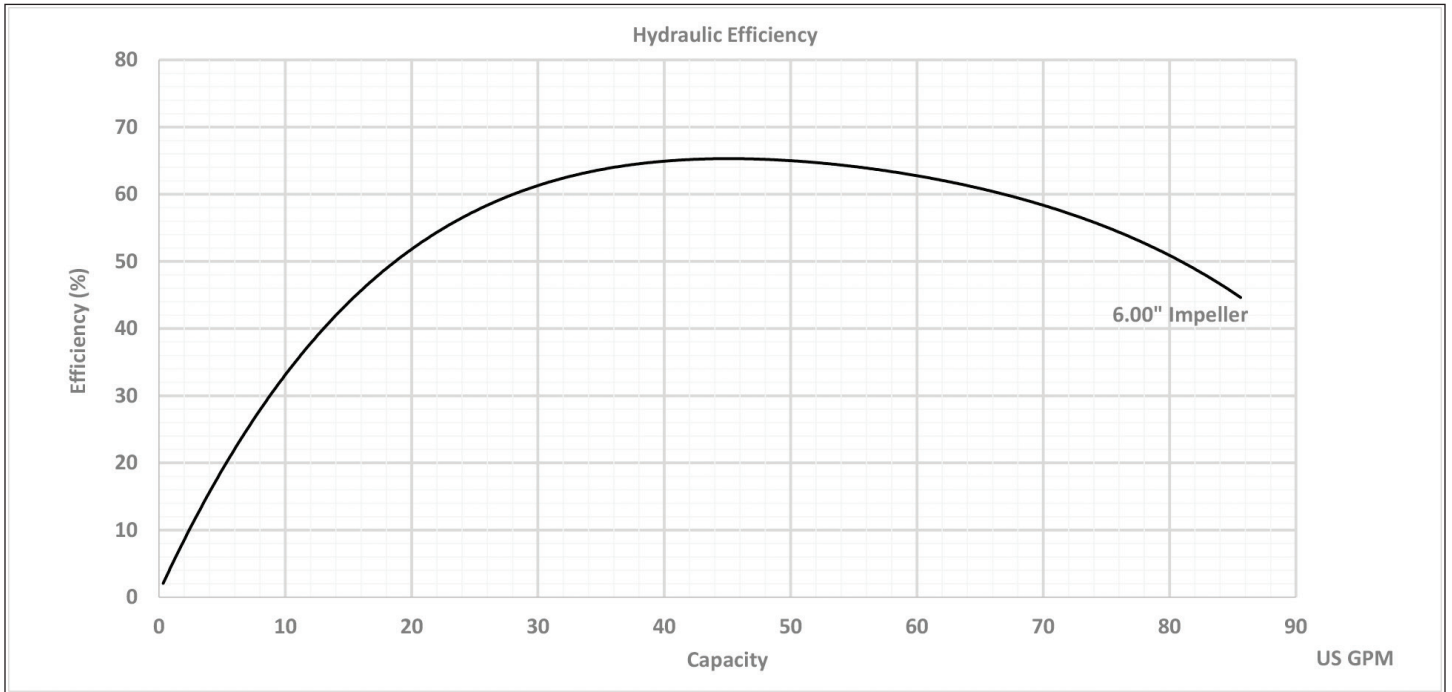

The Right Connection®

ExD-Series Centrifugal Pump Efficiency Curve Model: ExD 120-130 [1750 RPM]

Dixon Sanitary

N25 W23040 Paul Road • Pewaukee, WI 53072

ph: 800.789.1718 • 262.513.6900 • fx: 800.789.4046 • 262.513.4904