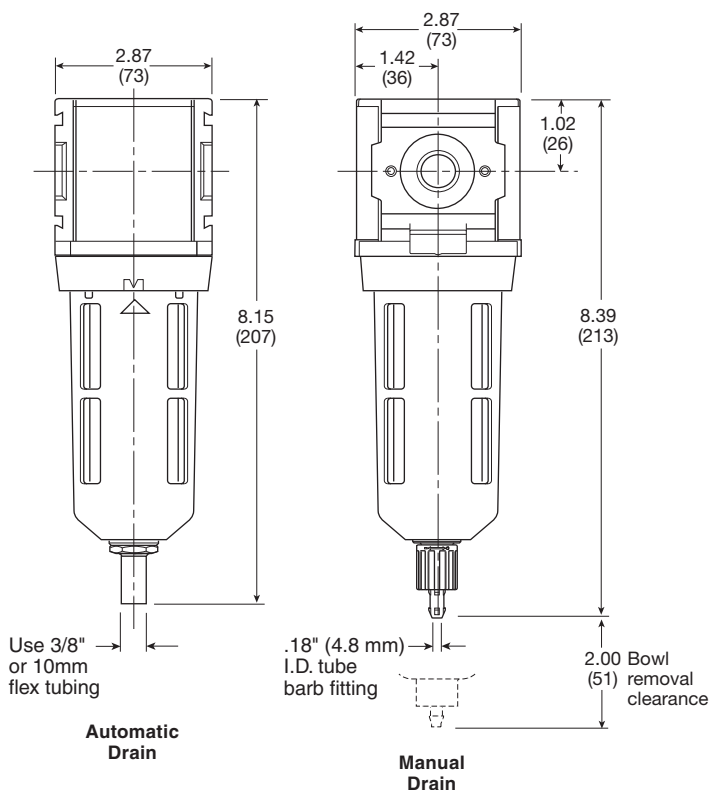

Air quality:

Within ISO 8573-1: 1991 Class 3 (Particulates)
Within ISO 8573-1: 2001 Class 6 (Particulates)