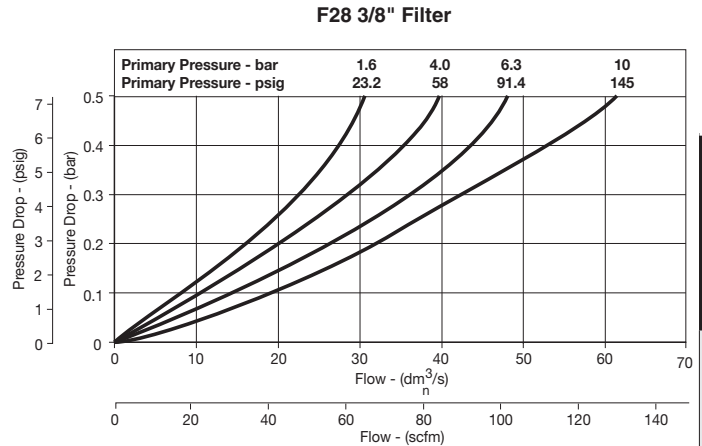

= "Most Popular"

Replacement Bowl Kits

- Metal Bowl with Sight Gauge,
  Automatic Float Drain..... GRP-96-645
- Metal Bowl with Sight Gauge, Manual Drain..... GRP-96-644
- Plastic Bowl –
  Bowl Guard, Auto Drain GRP-96-643
- Bowl Guard, Manual Drain..... GRP-96-642

Replacement Element Kits and Bowl Seal

- Type "A", 5 Micron with Element FRP-96-653
- Type "A", 5 Micron with Retainer, Deflector,
  and Bowl O-ring FRP-96-283

Accessories

- Automatic Drain –
  Fluorocarbon GRP-95-981
- Nitrile GRP-95-973
- Manual Drain..... GRP-96-685
- Sight Gauge Kit..... GRP-96-825
- Wall Mounting Bracket –
  L-Type GPA-96-605
- T-Type GPA-96-602

B
Filters, Regulators, Lubricators

Ordering Information

Model Type	Port Size	Plastic Bowl / Bowl Guard	Metal Bowl / Sight Gauge
Manual Drain	3/8	F28-03-SK00B	F28-03-SL00B
	1/2	F28-04-SK00B	F28-04-SL00B
	3/4	F28-06-SK00B	F28-06-SL00B
Automatic Drain	3/8	F28-03-SG00B	F28-03-SH00B
	1/2	F28-04-SG00B	F28-04-SH00B
	3/4	F28-06-SG00B	F28-06-SH00B

Options - To order an option supplied with the unit model, add the appropriate coded suffix letter in the designated position of the model number.