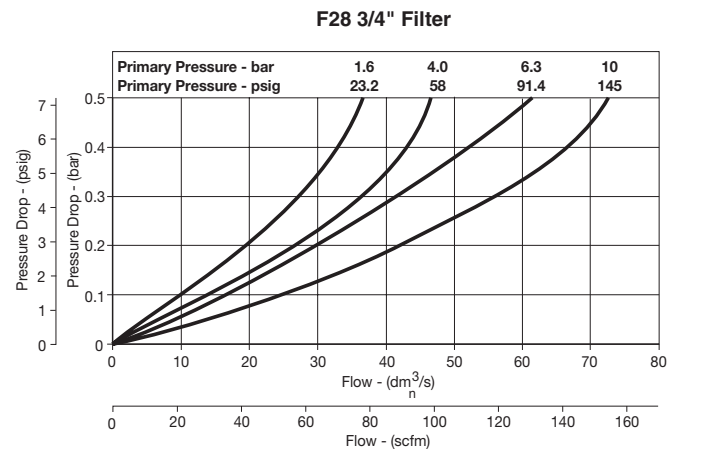

= "Most Popular"

Replacement Bowl Kits

- Metal Bowl with Sight Gauge,
  Automatic Float Drain..... GRP-96-645
- Metal Bowl with Sight Gauge, Manual Drain..... GRP-96-644
- Plastic Bowl –
  Bowl Guard, Auto Drain GRP-96-643
- Bowl Guard, Manual Drain..... GRP-96-642

Replacement Element Kits and Bowl Seal

- Type "A", 5 Micron with Element FRP-96-653
- Type "A", 5 Micron with Retainer, Deflector,
  and Bowl O-ring FRP-96-283

Accessories

- Automatic Drain –
  Fluorocarbon GRP-95-981
- Nitrile GRP-95-973
- Manual Drain..... GRP-96-685
- Sight Gauge Kit..... GRP-96-825
- Wall Mounting Bracket –
  L-Type GPA-96-605
- T-Type GPA-96-602

B
Filters, Regulators, Lubricators

Ordering Information

Model Type	Port Size	Plastic Bowl / Bowl Guard	Metal Bowl / Sight Gauge
Manual Drain	3/8	F28-03-SK00B	F28-03-SL00B
	1/2	F28-04-SK00B	F28-04-SL00B
	3/4	F28-06-SK00B	F28-06-SL00B
Automatic Drain	3/8	F28-03-SG00B	F28-03-SH00B
	1/2	F28-04-SG00B	F28-04-SH00B
	3/4	F28-06-SG00B	F28-06-SH00B

Options - To order an option supplied with the unit model, add the appropriate coded suffix letter in the designated position of the model number.