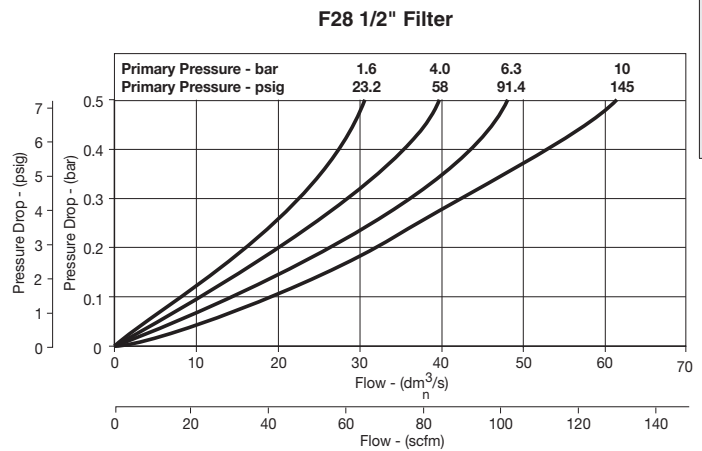

= "Most Popular"

Replacement Bowl Kits

- Metal Bowl with Sight Gauge,
  Automatic Float Drain..... GRP-96-645
- Metal Bowl with Sight Gauge, Manual Drain..... GRP-96-644
- Plastic Bowl –
  Bowl Guard, Auto Drain GRP-96-643
- Bowl Guard, Manual Drain..... GRP-96-642

Replacement Element Kits and Bowl Seal

- Type "A", 5 Micron with Element FRP-96-653
- Type "A", 5 Micron with Retainer, Deflector,
  and Bowl O-ring FRP-96-283

Accessories

- Automatic Drain –
  Fluorocarbon GRP-95-981
- Nitrile GRP-95-973
- Manual Drain..... GRP-96-685
- Sight Gauge Kit..... GRP-96-825
- Wall Mounting Bracket –
  L-Type GPA-96-605
- T-Type GPA-96-602

B
Filters, Regulators, Lubricators

Ordering Information

Model Type	Port Size	Plastic Bowl / Bowl Guard	Metal Bowl / Sight Gauge
Manual Drain	3/8	F28-03-SK00B	F28-03-SL00B
	1/2	F28-04-SK00B	F28-04-SL00B
	3/4	F28-06-SK00B	F28-06-SL00B
Automatic Drain	3/8	F28-03-SG00B	F28-03-SH00B
	1/2	F28-04-SG00B	F28-04-SH00B
	3/4	F28-06-SG00B	F28-06-SH00B

Options - To order an option supplied with the unit model, add the appropriate coded suffix letter in the designated position of the model number.