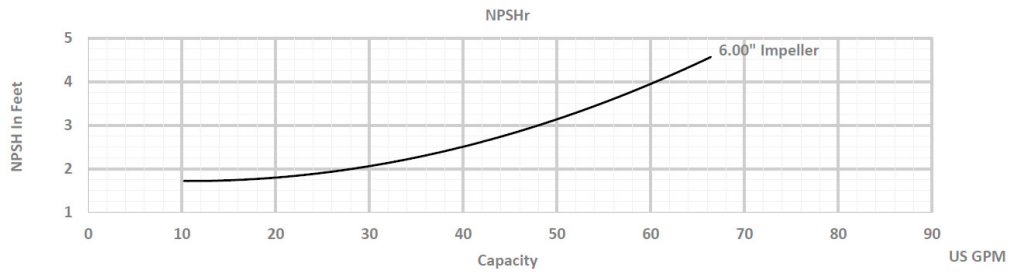

# ExD-Series Centrifugal Pump Capacity Curve

## Model: ExD 130 [1750RPM, Inlet-2.5" Outlet-1.5"]