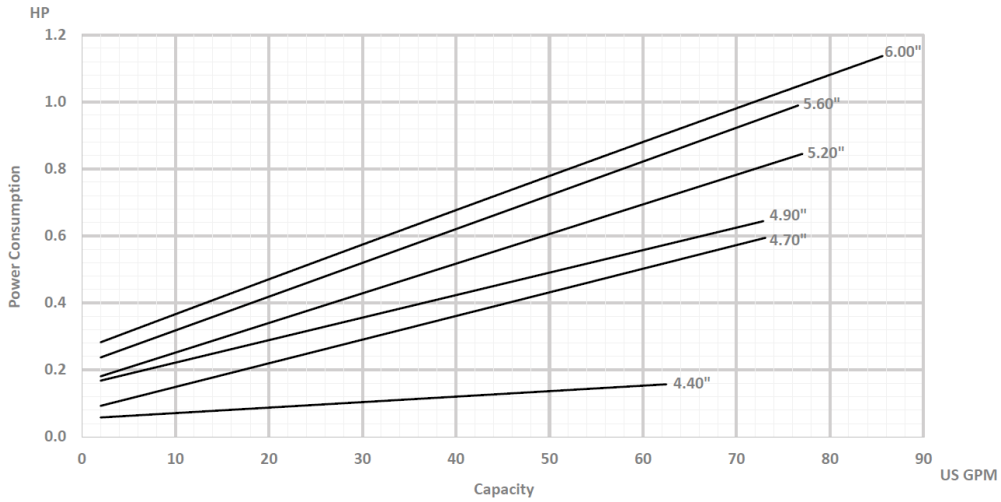

# ExD-Series Centrifugal Pump Capacity Curve

## Model: ExD 130 [1750RPM, Inlet-2.5" Outlet-1.5"]