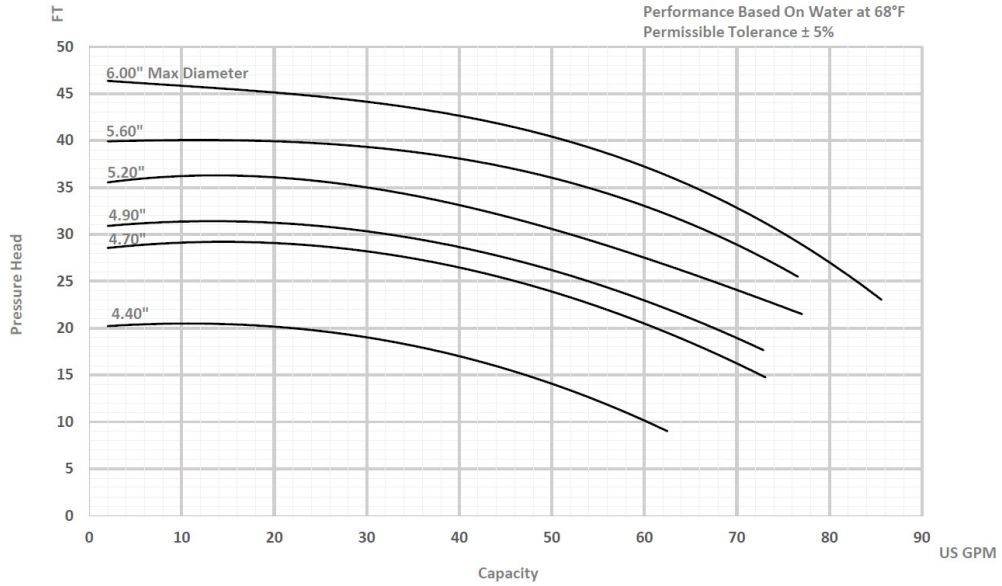

# ExD-Series Centrifugal Pump Capacity Curve

## Model: ExD 130 [1750RPM, Inlet-2.5" Outlet-1.5"]