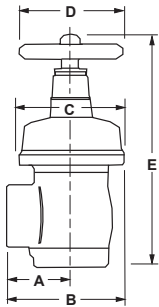

Factory Set Pressure Reducing Brass Angle Valves

Female x Female

Inlet Female NPT	Outlet Female NPT	Cast Brass Part #
1-1/2"	1-1/2"	NAPRAVF150-15
		NAPRAVF150-20
		NAPRAVF150-25
		NAPRAVF150-30
		NAPRAVF150-35
		NAPRAVF150-40
		NAPRAVF150-45
2-1/2"	2-1/2"	NAPRAVF150-50
		NAPRAVF250-55
		NAPRAVF250-60
		NAPRAVF250-65
		NAPRAVF250-70
		NAPRAVF250-75
		NAPRAVF250-80
		NAPRAVF150-85
		NAPRAVF150-90
		NAPRAVF150-95

Dimensions

Size	A	B	C	D	E closed	E open
1-1/2"	2-7/32"	4-5/32"	3-7/8"	3-3/4"	9-25/64"	8-53/64"
2-1/2"	3-7/32"	6-3/32"	5-3/4"	5-3/4"	10-13/16"	11-3/8"

N

Factory Set Pressure Reducing Brass Standard Globe Valve Accessories

4201901587

18-458-00017

Description	Part #
2-1/2" tamper switch bracket kit (indicator cap, nut, switch, bracket)	4201901587
switch bracket only, red	18-458-00017
replacement handles for 1-1/2" valves	AV150-W
replacement handles for 2-1/2" valves	46-030-00025