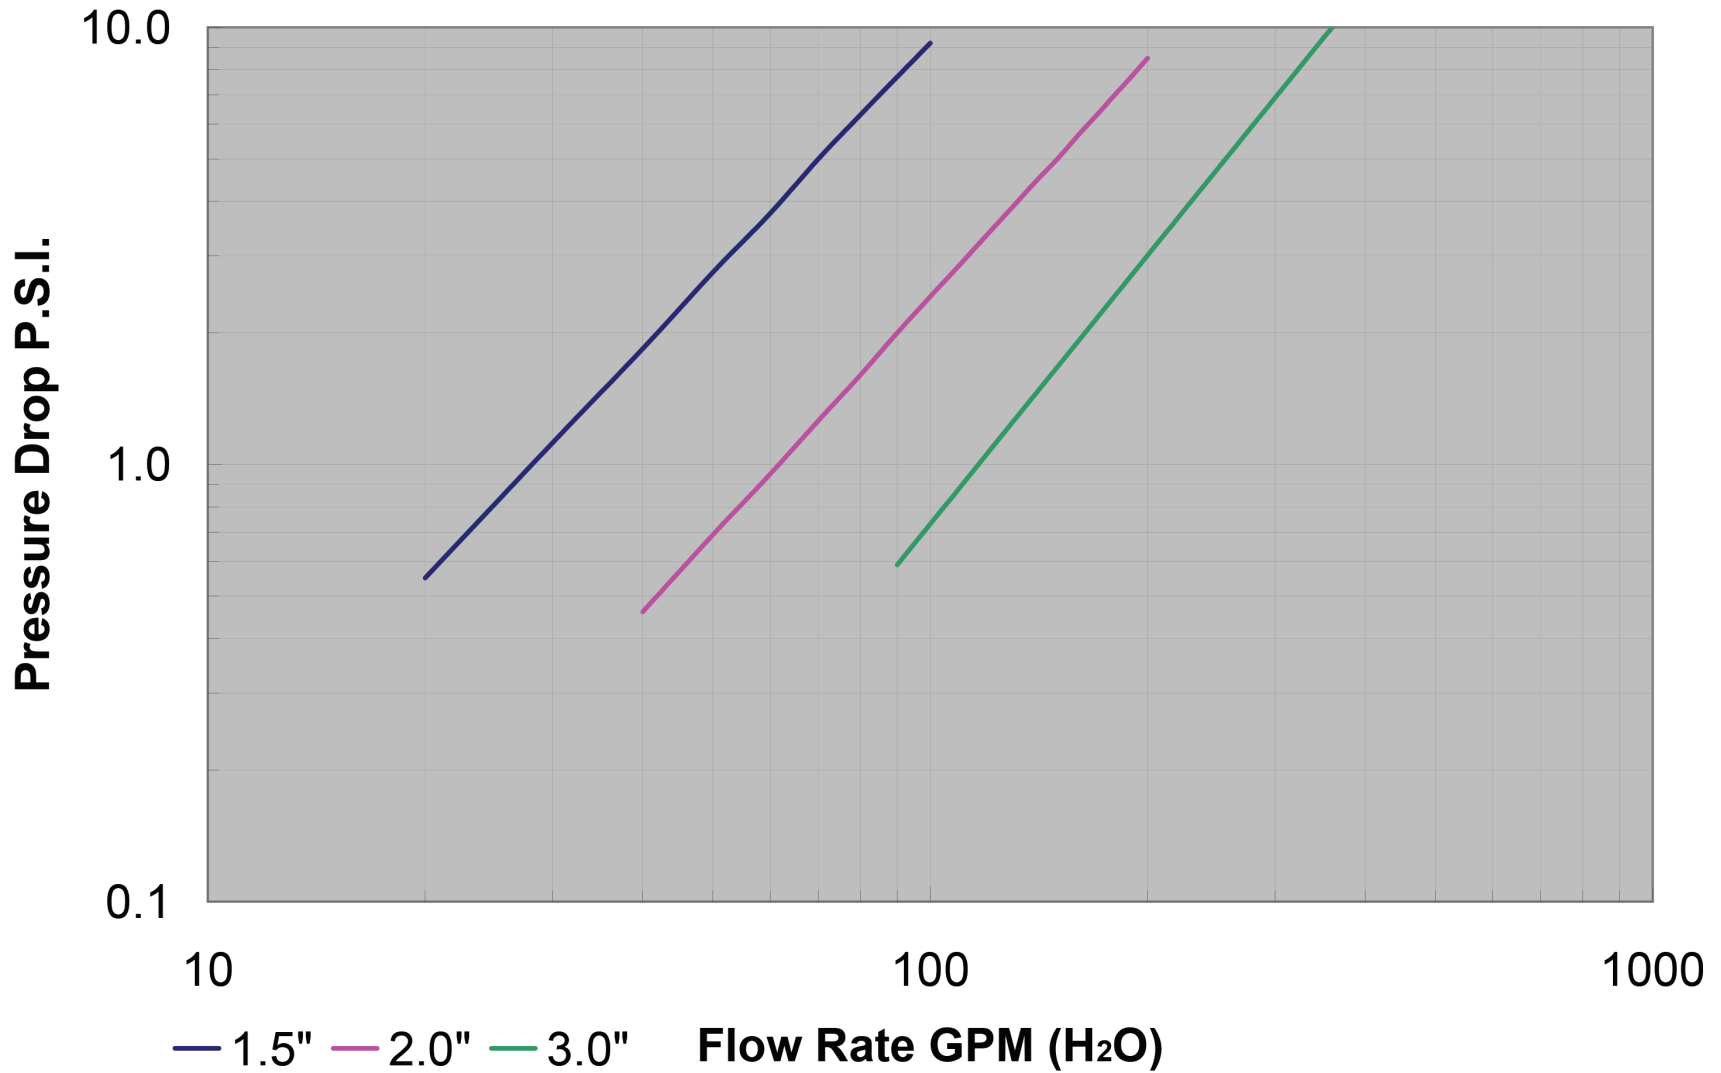

The Right Connection®

Flow Chart

FOR DIXON BAYCO

DBC (COUPLERS) AND DBA (ADAPTERS)

Dixon Bayco
800 High Street • Chestertown, MD 21620
ph 800.355.1991 • fx 800.283.4966
dixonvalve.com